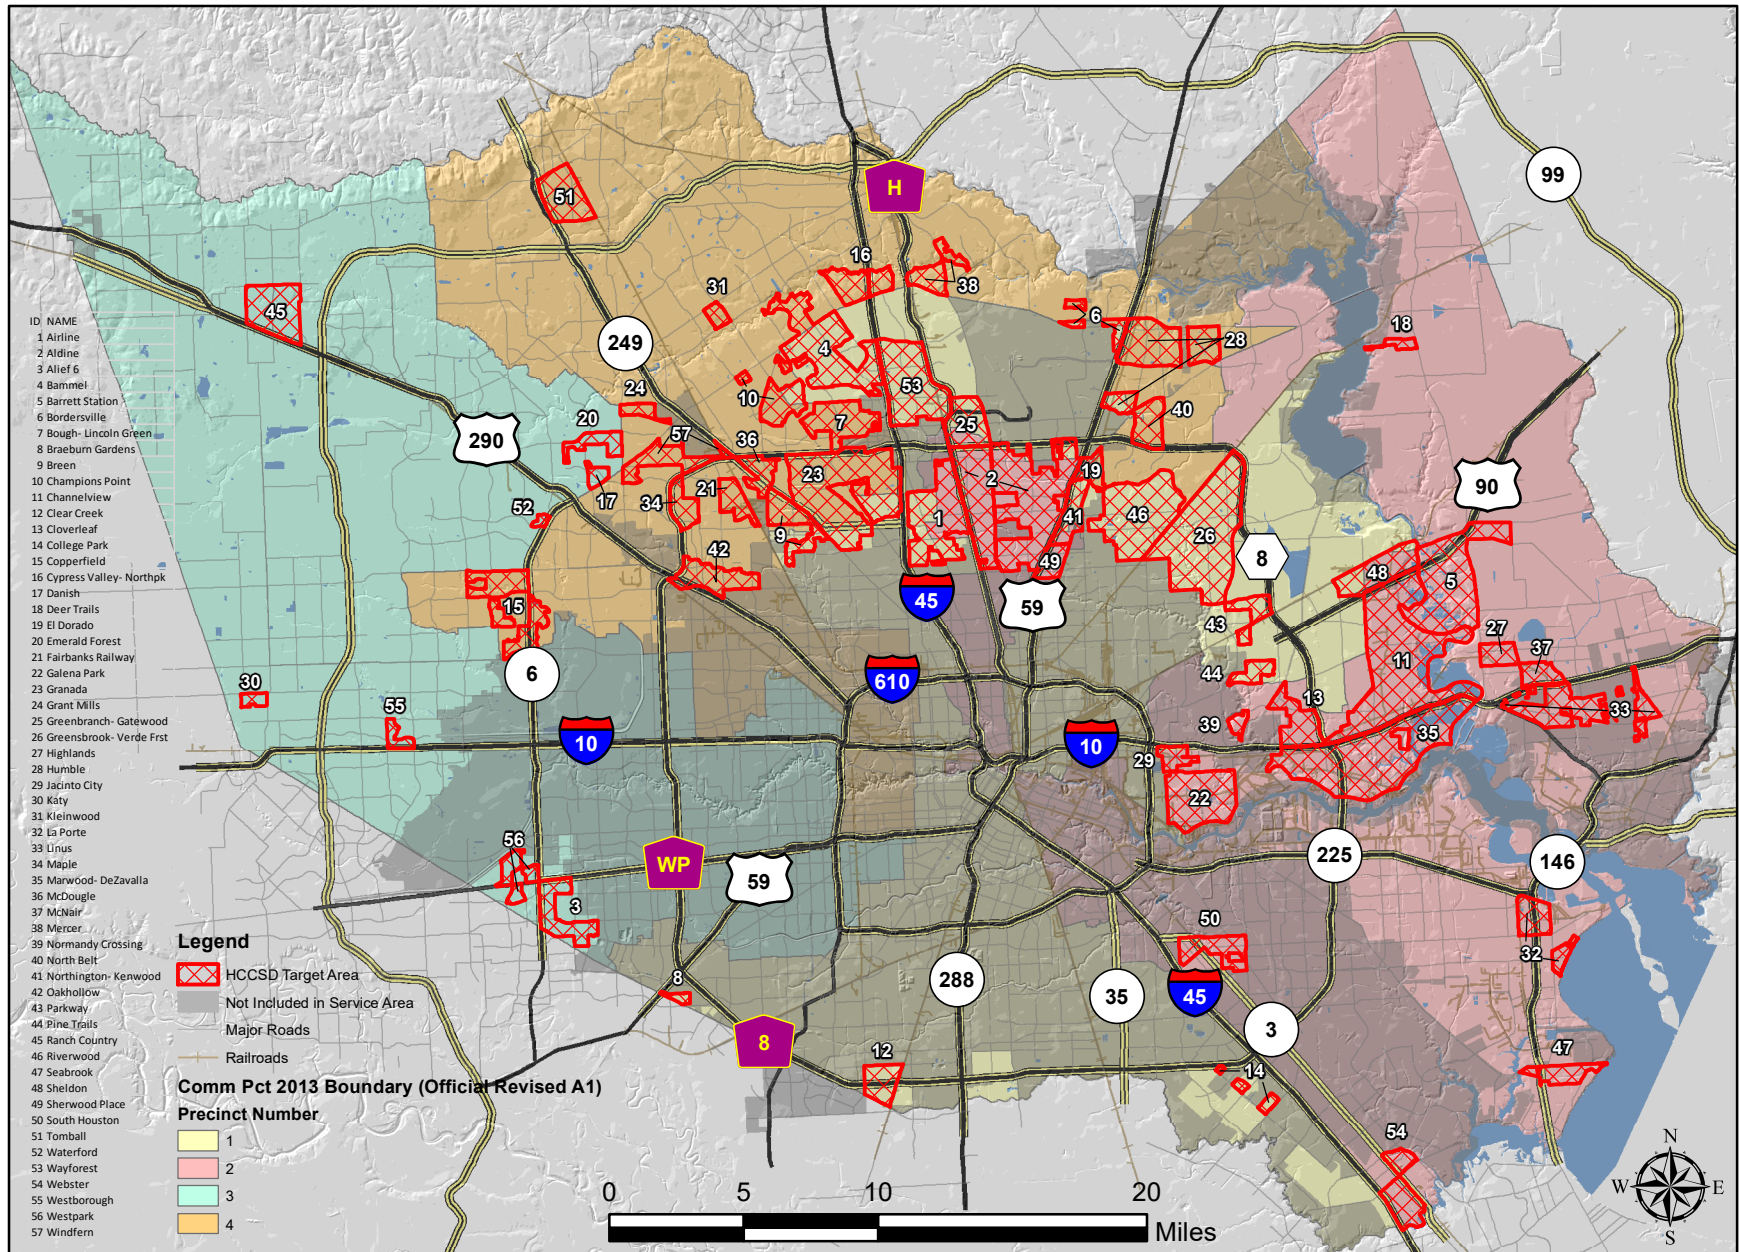

Harris County Service and Target Areas 2015

Note: Service Area includes 12 Cooperative Cities: Deer Park, Galena Park, Humble, Jacinto City, Katy, La Porte, Morgan's Point, Seabrook, Shoreacres, South Houston, Tomball, and Webster